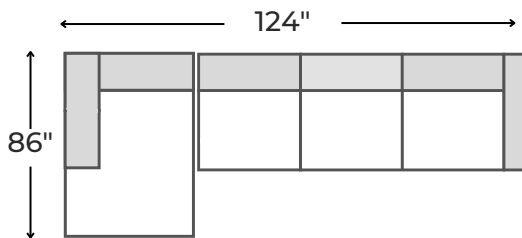

www.jagsfurniture.ca

Making your home comfortable
and stylish, since 1994!

Miami 2 Piece Sectional

specifications/configurations

Corner Chaise
39" W x 86" D x 34" H

One Arm Sofa
85" L x 39" D x 34" H

LHF Chaise Configuration

RHF Chaise Configuration

Disclaimer: To have a smooth delivery experience, please ensure prior to purchase that all the sectional's pieces will fit through all elevators, hallways, stairways, doorways, etc. Cancellation due to error in measurements will be subjected to a 20% restocking fees.