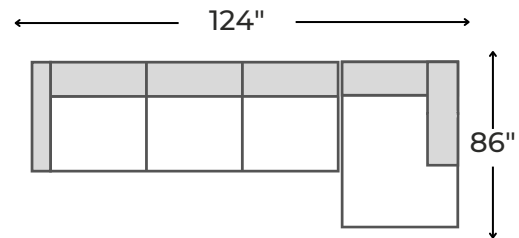

www.jagsfurniture.ca

Making your home comfortable
and stylish, since 1994!

Miami 2 Piece Sectional

specifications/configurations

Corner Chaise
39" W x 86" D x 34" H

One Arm Sofa
85" L x 39" D x 34" H

LHF Chaise Configuration

RHF Chaise Configuration

Disclaimer: To have a smooth delivery experience, please ensure prior to purchase that all the sectional's pieces will fit through all elevators, hallways, stairways, doorways, etc. Cancellation due to error in measurements will be subjected to a 20% restocking fees.