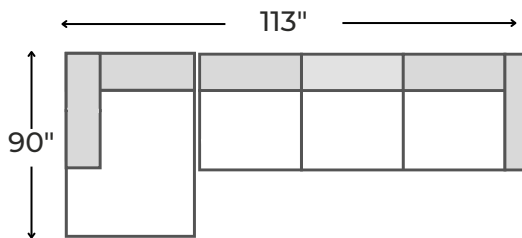

## Marrela 2 Piece Sectional

### specifications/configurations

Corner Chaise  
34" W x 90" D x 38" H

One Arm Sofa  
79" W x 38" D x 38" H

LHF Chaise Configuration

RHF Chaise Configuration

**Disclaimer:** To have a smooth delivery experience, please ensure prior to purchase that all the sectional's pieces will fit through all elevators, hallways, stairways, doorways, etc. Cancellation due to error in measurements will be subjected to a 20% restocking fees.