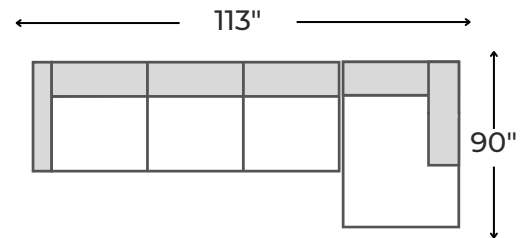

### specifications/configurations

Corner Chaise  
34" W x 90" D x 38" H

One Arm Sofa  
79" W x 38" D x 38" H

LHF Chaise Configuration

RHF Chaise Configuration

**Disclaimer:** To have a smooth delivery experience, please ensure prior to purchase that all the sectional's pieces will fit through all elevators, hallways, stairways, doorways, etc. Cancellation due to error in measurements will be subjected to a 20% restocking fees.