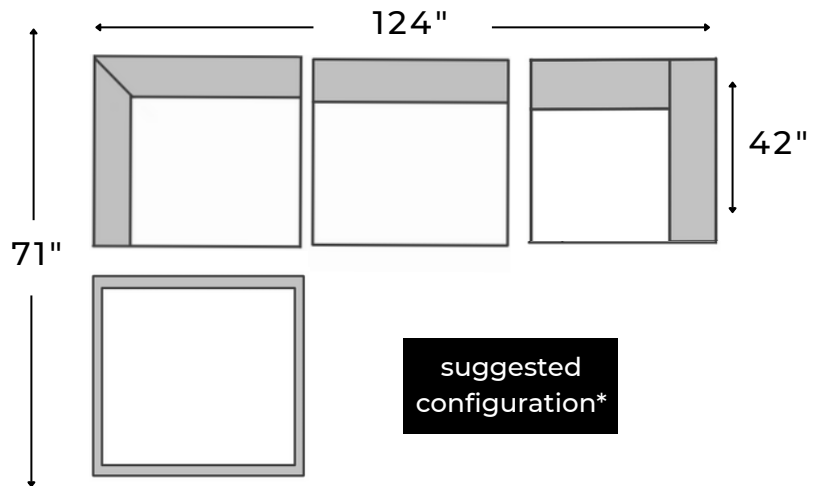

Making your home comfortable and stylish, since 1994!

www.jagsfurniture.ca

Malta 4 Piece Sectional

specifications

1-Arm Chair
43" W x 42" D x 25.5" H

Armless Chair
38" W x 42" D x 25.5" H

Ottoman
38" W x 29.5" D x 16" H

suggested configuration*

Disclaimer: To have a smooth delivery experience, please ensure prior to purchase that all the sectional's pieces will fit through all elevators, hallways, stairways, doorways, etc. Cancellation due to error in measurements will be subjected to a 20% restocking fees.
Note: For apartment buildings, we only deliver through elevator access.