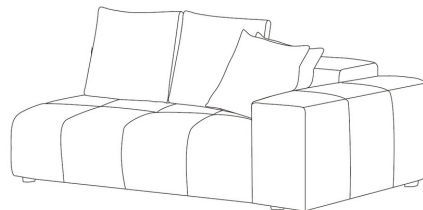

Making your home comfortable and stylish, since 1994!

www.jagsfurniture.ca

Mallow 4 Piece Modular Sectional

specifications

Ottoman

42" W x 42" D x 16" H

Armless Chair

42" W x 42" D x 24" H

Corner

42" W x 42" D x 24" H

2 Seater One Arm Piece

69" L x 42" D x 24" H

← 111" →

↑

153"

↓