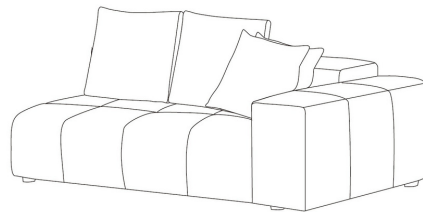

Making your home comfortable and stylish, since 1994!

www.jagsfurniture.ca

Mallow 4 Piece Modular Sectional

specifications

Ottoman

42" W x 42" D x 16" H

Armless Chair

42" W x 42" D x 24" H

Corner

42" W x 42" D x 24" H

2 Seater One Arm Piece

69" L x 42" D x 24" H

suggested configuration*

*visit in-stores for other configurations

Disclaimer: To have a smooth delivery experience, please ensure prior to purchase that all the sectional's pieces will fit through all elevators, hallways, stairways, doorways, etc. Cancellation due to error in measurements will be subjected to a 20% restocking fees.