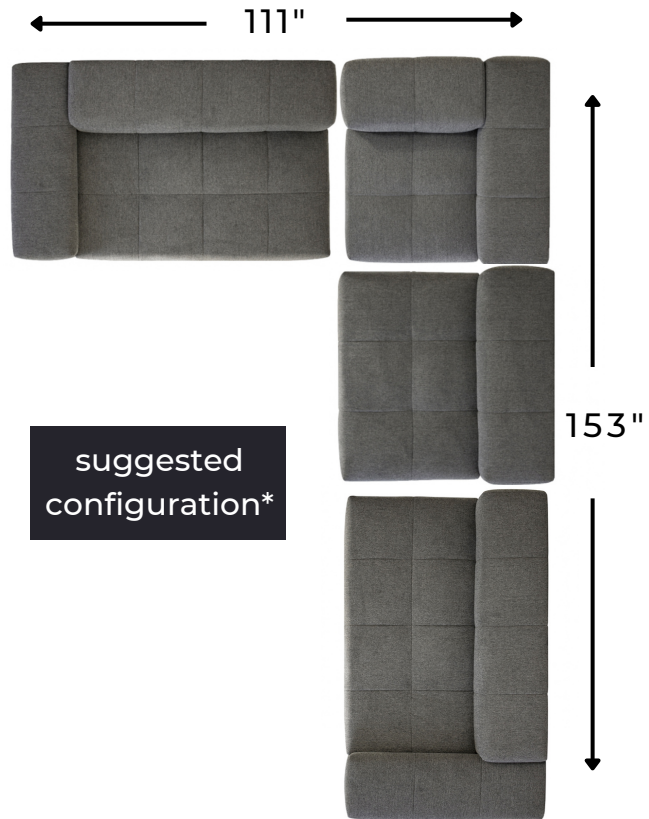

Making your home comfortable and stylish, since 1994!

www.jagsfurniture.ca

Mallow 4 Piece Modular Sectional

specifications

Ottoman

42" W x 42" D x 16" H

Armless Chair

42" W x 42" D x 24" H

Corner

42" W x 42" D x 24" H

2 Seater One Arm Piece

69" L x 42" D x 24" H

suggested configuration*

*visit in-stores for other configurations

Disclaimer: To have a smooth delivery experience, please ensure prior to purchase that all the sectional's pieces will fit through all elevators, hallways, stairways, doorways, etc. Cancellation due to error in measurements will be subjected to a 20% restocking fees.