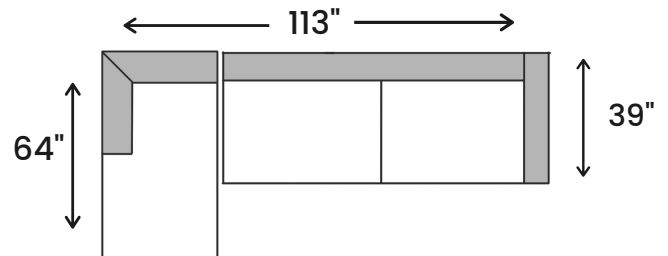

SPECIAL  
ORDER

Making your home comfortable and  
stylish, since 1994!

www.jagsfurniture.ca

Malibu 2 Piece Sectional w/  
Arm Chaise

specifications/configurations

One Arm Chaise

39" W x 64" D x 34" H

One Arm Sofa

74" L x 39" D x 34" H

LHF Sofa / RHF Chaise

LHF Chaise / RHF Sofa

**Disclaimer:** To have a smooth delivery experience, please ensure prior to purchase that all the sectional's pieces will fit through all elevators, hallways, stairways, doorways, etc. Cancellation due to error in measurements will be subjected to a 20% restocking fees.