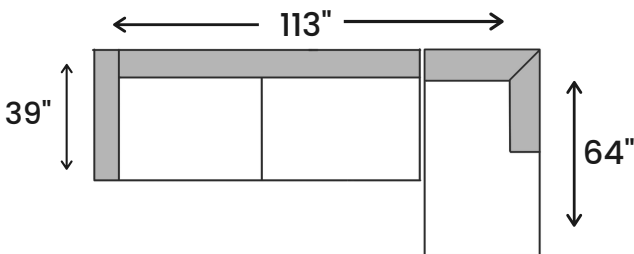

SPECIAL  
ORDER

Making your home comfortable and  
stylish, since 1994!

www.jagsfurniture.ca

Malibu 2 Piece Sectional w/  
Arm Chaise

specifications/configurations

One Arm Chaise

39" W x 64" D x 34" H

One Arm Sofa

74" L x 39" D x 34" H

LHF Sofa / RHF Chaise

LHF Chaise / RHF Sofa

**Disclaimer:** To have a smooth delivery experience, please ensure prior to purchase that all the sectional's pieces will fit through all elevators, hallways, stairways, doorways, etc. Cancellation due to error in measurements will be subjected to a 20% restocking fees.