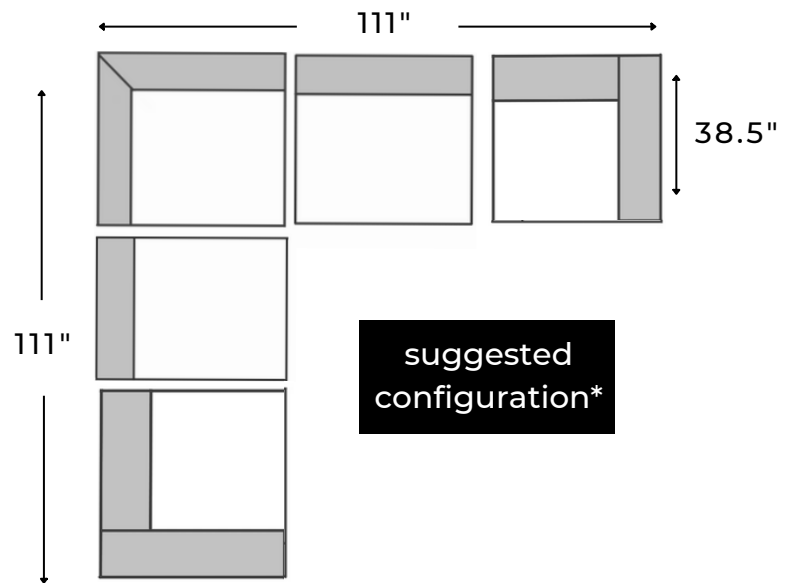

Making your home comfortable
and stylish, since 1994!

www.jagsfurniture.ca

Lauren 5 Piece Sectional -
Pewter Boucle

specifications

1-Arm Chair

40.5" W x 38.5" D x 29.5" H

Armless Chair

32" W x 38.5" D x 29.5" H

Corner

38.5" W x 38.5" D x 29.5" H

Ottoman

40" W x 37.5" D x 17" H

Disclaimer: To have a smooth delivery experience, please ensure prior to purchase that all the sectional's pieces will fit through all elevators, hallways, stairways, doorways, etc. Cancellation due to error in measurements will be subjected to a 20% restocking fees.
Note: For apartment buildings, we only deliver through elevator access.