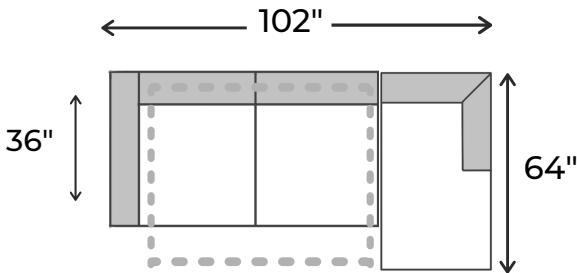

Making your home comfortable
and stylish, since 1994!

www.jagsfurniture.ca

**Kenna 3 Piece Sectional
w/ Pull-Out Sleeper - Light Grey**

specifications/configurations

Corner Chaise

38" W x 64" D x 31" H

One Arm Pull-Out Sleeper

64" W x 36" D x 31" H

Storage Ottoman

40" W x 24" D x 17" H

LHF Sleeper / RHF Chaise

LHF Chaise / RHF Sleeper

Disclaimer: To have a smooth delivery experience, please ensure prior to purchase that all the sectional's pieces will fit through all elevators, hallways, stairways, doorways, etc. Cancellation due to error in measurements will be subjected to a 20% restocking fees.