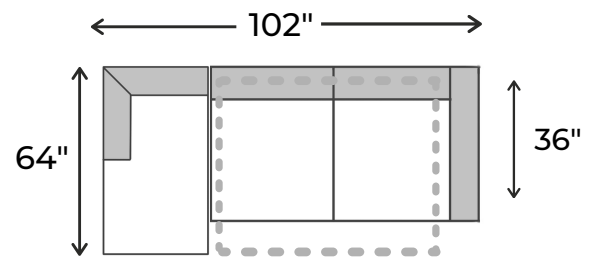

Making your home comfortable
and stylish, since 1994!

www.jagsfurniture.ca

**Kenna 3 Piece Sectional
w/ Pull-Out Sleeper - Light Grey**

specifications/configurations

Corner Chaise

38" W x 64" D x 31" H

One Arm Pull-Out Sleeper

64" W x 36" D x 31" H

Storage Ottoman

40" W x 24" D x 17" H

LHF Sleeper / RHF Chaise

LHF Chaise / RHF Sleeper

Disclaimer: To have a smooth delivery experience, please ensure prior to purchase that all the sectional's pieces will fit through all elevators, hallways, stairways, doorways, etc. Cancellation due to error in measurements will be subjected to a 20% restocking fees.