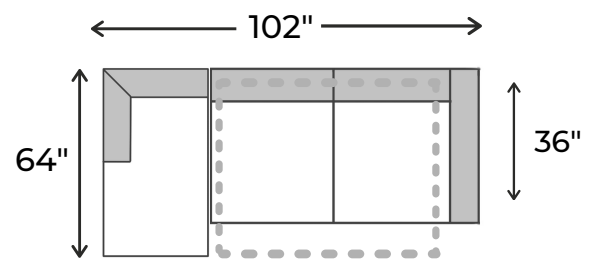

38" W x 64" D x 31" H

One Arm Pull-Out Sleeper

64" W x 36" D x 31" H

Storage Ottoman

40" W x 24" D x 17" H

LHF Sleeper / RHF Chaise

LHF Chaise / RHF Sleeper

*Disclaimer: To have a smooth delivery experience, please ensure prior to purchase that all the sectional's pieces will fit through all elevators, hallways, stairways, doorways, etc. Cancellation due to error in measurements will be subjected to a 20% restocking fees.*