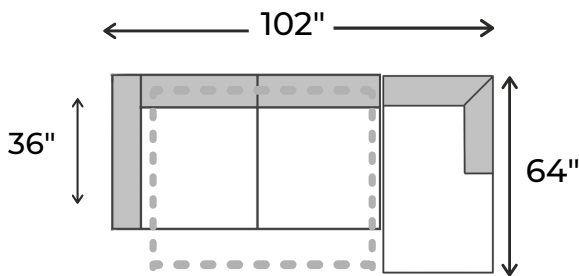

38" W x 64" D x 31" H

One Arm Pull-Out Sleeper

64" W x 36" D x 31" H

Storage Ottoman

40" W x 24" D x 17" H

LHF Sleeper / RHF Chaise

LHF Chaise / RHF Sleeper

*Disclaimer: To have a smooth delivery experience, please ensure prior to purchase that all the sectional's pieces will fit through all elevators, hallways, stairways, doorways, etc. Cancellation due to error in measurements will be subjected to a 20% restocking fees.*