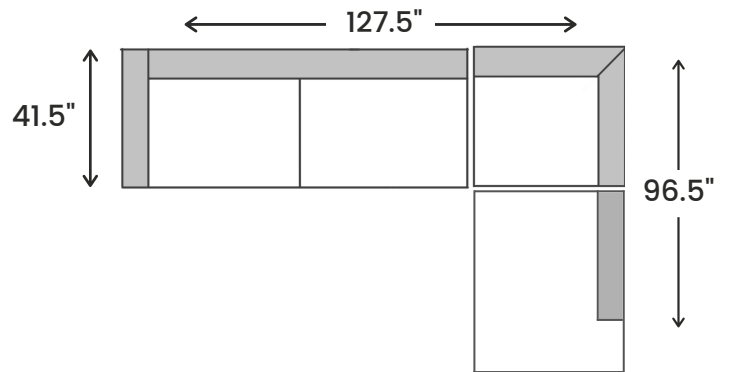

Making your home comfortable and stylish, since 1994!

www.jagsfurniture.ca

Janelle 3 Piece Sectional - Ocean

specifications/configurations

One Arm Chaise
55" L x 41.5" D x 33" H

Corner
41.5" W x 41.5" D x 33" H

One Arm Sofa
86" L x 41.5" D x 33" H

LHF Chaise / Corner / RHF Sofa

LHF Sofa / Corner / RHF Chaise

Disclaimer: To have a smooth delivery experience, please ensure prior to purchase that all the sectional's pieces will fit through all elevators, hallways, stairways, doorways, etc. Cancellation due to error in measurements will be subjected to a 20% restocking fees.