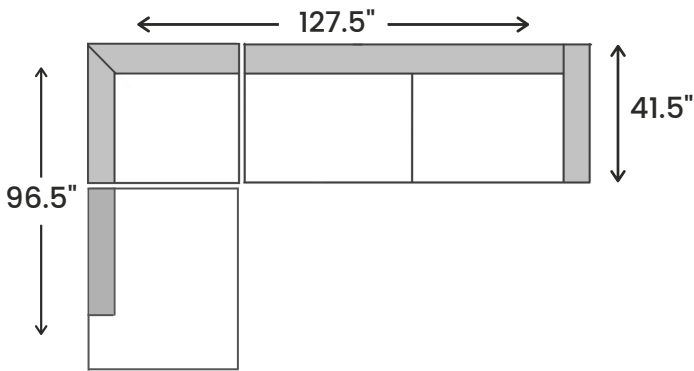

Making your home comfortable and stylish, since 1994!

www.jagsfurniture.ca

Janelle 3 Piece Sectional - Ocean

specifications/configurations

One Arm Chaise
55" L x 41.5" D x 33" H

Corner
41.5" W x 41.5" D x 33" H

One Arm Sofa
86" L x 41.5" D x 33" H

LHF Chaise / Corner / RHF Sofa

LHF Sofa / Corner / RHF Chaise

Disclaimer: To have a smooth delivery experience, please ensure prior to purchase that all the sectional's pieces will fit through all elevators, hallways, stairways, doorways, etc. Cancellation due to error in measurements will be subjected to a 20% restocking fees.