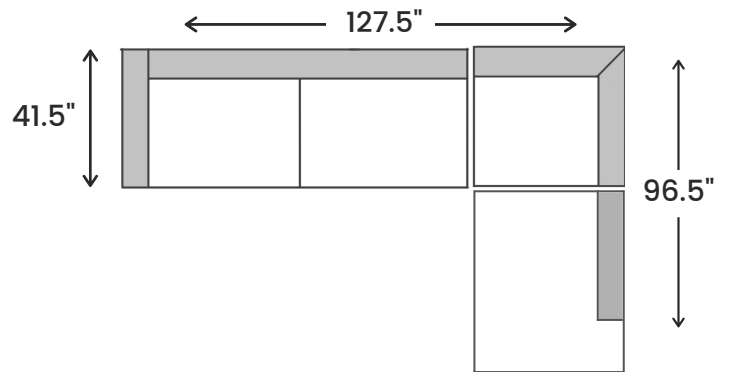

Making your home comfortable and stylish, since 1994!

www.jagsfurniture.ca

Janelle 3 Piece Sectional - Beige

specifications/configurations

One Arm Chaise  
55" L x 41.5" D x 33" H

Corner  
41.5" W x 41.5" D x 33" H

One Arm Sofa  
86" L x 41.5" D x 33" H

LHF Chaise / Corner / RHF Sofa

LHF Sofa / Corner / RHF Chaise

**Disclaimer:** To have a smooth delivery experience, please ensure prior to purchase that all the sectional's pieces will fit through all elevators, hallways, stairways, doorways, etc. Cancellation due to error in measurements will be subjected to a 20% restocking fees.