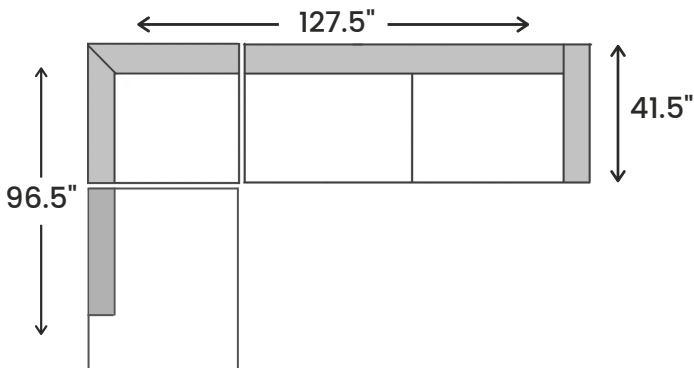

Making your home comfortable and stylish, since 1994!

www.jagsfurniture.ca

Janelle 3 Piece Sectional - Beige

specifications/configurations

One Arm Chaise  
55" L x 41.5" D x 33" H

Corner  
41.5" W x 41.5" D x 33" H

One Arm Sofa  
86" L x 41.5" D x 33" H

LHF Chaise / Corner / RHF Sofa

LHF Sofa / Corner / RHF Chaise

**Disclaimer:** To have a smooth delivery experience, please ensure prior to purchase that all the sectional's pieces will fit through all elevators, hallways, stairways, doorways, etc. Cancellation due to error in measurements will be subjected to a 20% restocking fees.