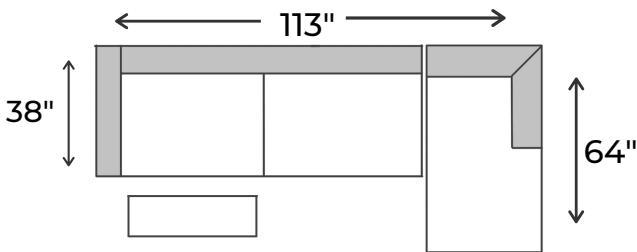

SPECIAL
ORDER

Making your home comfortable
and stylish, since 1994!

www.jagsfurniture.ca

James 2 Piece Power
Reclining Sectional - Leather

specifications/configurations

One Arm Storage Chaise
41" W x 64" D x 37" H

One Arm Power Loveseat
72" L x 38" D x 37" H

LHF Loveseat / RHF Chaise

LHF Chaise / RHF Loveseat

Disclaimer: To have a smooth delivery experience, please ensure prior to purchase that all the sectional's pieces will fit through all elevators, hallways, stairways, doorways, etc. Cancellation due to error in measurements will be subjected to a 20% restocking fees.