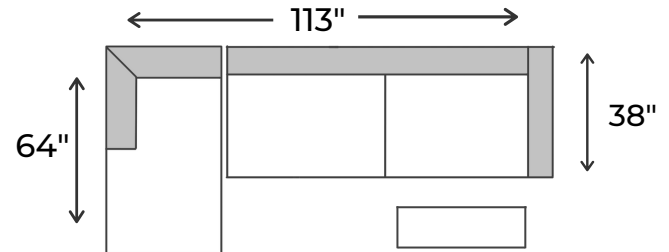

SPECIAL
ORDER

Making your home comfortable
and stylish, since 1994!

www.jagsfurniture.ca

James 2 Piece Power
Reclining Sectional - Leather

specifications/configurations

One Arm Storage Chaise
41" W x 64" D x 37" H

One Arm Power Loveseat
72" L x 38" D x 37" H

LHF Loveseat / RHF Chaise

LHF Chaise / RHF Loveseat

Disclaimer: To have a smooth delivery experience, please ensure prior to purchase that all the sectional's pieces will fit through all elevators, hallways, stairways, doorways, etc. Cancellation due to error in measurements will be subjected to a 20% restocking fees.