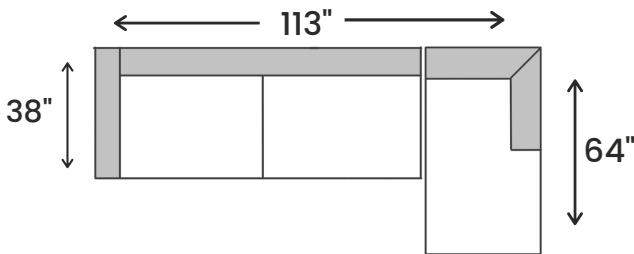

SPECIAL ORDER

Making your home comfortable and stylish, since 1994!

www.jagsfurniture.ca

James 2 Piece Power Reclining Sectional - Fabric

specifications/configurations

One Arm Storage Chaise
41" L x 64" D x 37" H

One Arm Power Loveseat
72" L x 38" D x 37" H

LHF Loveseat / RHF Chaise

LHF Chaise / RHF Loveseat

Disclaimer: To have a smooth delivery experience, please ensure prior to purchase that all the sectional's pieces will fit through all elevators, hallways, stairways, doorways, etc. Cancellation due to error in measurements will be subjected to a 20% restocking fees.