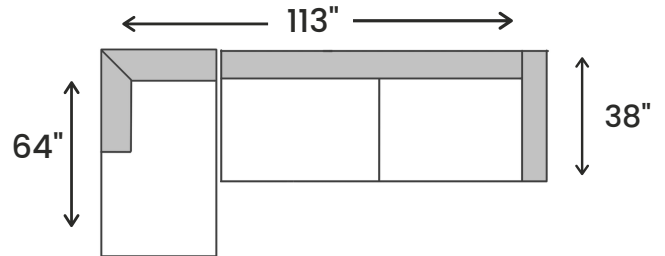

SPECIAL ORDER

Making your home comfortable and stylish, since 1994!

www.jagsfurniture.ca

James 2 Piece Power Reclining Sectional - Fabric

specifications/configurations

One Arm Storage Chaise
41" L x 64" D x 37" H

One Arm Power Loveseat
72" L x 38" D x 37" H

LHF Loveseat / RHF Chaise

LHF Chaise / RHF Loveseat

Disclaimer: To have a smooth delivery experience, please ensure prior to purchase that all the sectional's pieces will fit through all elevators, hallways, stairways, doorways, etc. Cancellation due to error in measurements will be subjected to a 20% restocking fees.