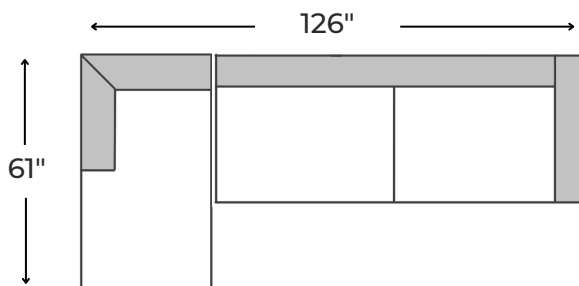

### specifications/configurations

One Arm Chaise  
42" W x 61" D x 38" H

One Arm Sofa  
84" W x 42" D x 38" H

LHF Chaise Configuration

RHF Chaise Configuration

**Disclaimer:** To have a smooth delivery experience, please ensure prior to purchase that all the sectional's pieces will fit through all elevators, hallways, stairways, doorways, etc. Cancellation due to error in measurements will be subjected to a 20% restocking fees.