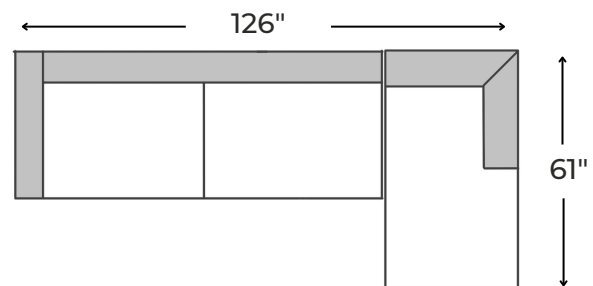

### specifications/configurations

One Arm Chaise  
42" W x 61" D x 38" H

One Arm Sofa  
84" W x 42" D x 38" H

LHF Chaise Configuration

RHF Chaise Configuration

**Disclaimer:** To have a smooth delivery experience, please ensure prior to purchase that all the sectional's pieces will fit through all elevators, hallways, stairways, doorways, etc. Cancellation due to error in measurements will be subjected to a 20% restocking fees.