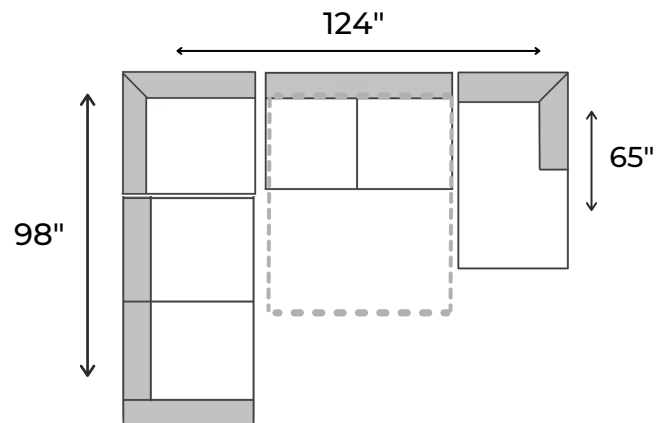

Making your home comfortable and stylish, since 1994!

www.jagsfurniture.ca

Eddie 4 Piece Sectional w/ Pull-Out Sleeper

specifications/configurations

One Arm Storage Chaise
37" W x 65" D x *(32-39)" H

One Arm Loveseat
61" W x 37" D x *(32-39)" H

Armless Loveseat w/ Sleeper
50" W x 37" D x *(32-39)" H

Corner
37" W x 37" D x *(32-39)" H

LHF Configuration

RHF Configuration

*(with headrests down-with headrests up)

Disclaimer: To have a smooth delivery experience, please ensure prior to purchase that all the sectional's pieces will fit through all elevators, hallways, stairways, doorways, etc. Cancellation due to error in measurements will be subjected to a 20% restocking fees.