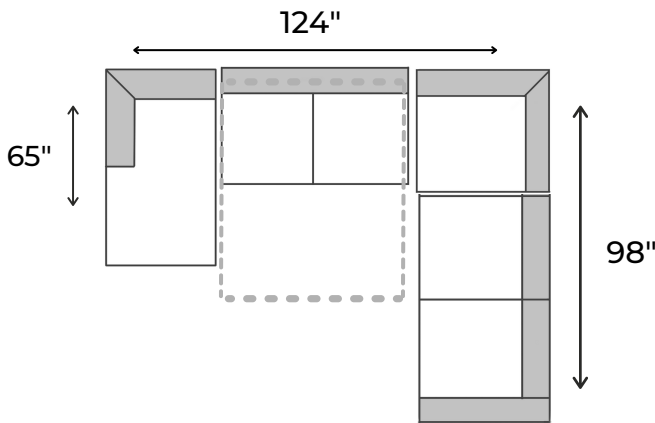

Making your home comfortable and stylish, since 1994!

www.jagsfurniture.ca

Eddie 4 Piece Sectional w/ Pull-Out Sleeper

specifications/configurations

One Arm Storage Chaise
37" W x 65" D x *(32-39)" H

One Arm Loveseat
61" W x 37" D x *(32-39)" H

Armless Loveseat w/ Sleeper
50" W x 37" D x *(32-39)" H

Corner
37" W x 37" D x *(32-39)" H

LHF Configuration

RHF Configuration

*(with headrests down-with headrests up)

Disclaimer: To have a smooth delivery experience, please ensure prior to purchase that all the sectional's pieces will fit through all elevators, hallways, stairways, doorways, etc. Cancellation due to error in measurements will be subjected to a 20% restocking fees.