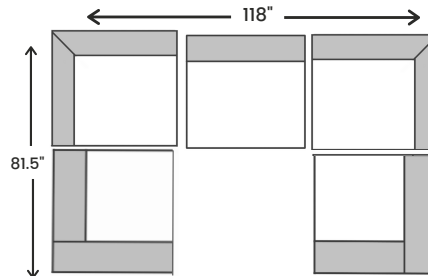

Making your home comfortable and stylish, since 1994!

www.jagsfurniture.ca

Cloud 9 Sectional - Ivory

Armless Chair

38" W x 40" D x 36" H

Ottoman*

40" W x 40" D x 20.5" H

Corner

40" W x 40" D x 36" H

One Arm Chair

41.5" W x 40" D x 36" H

suggested configurations

*Available for purchase separately

Disclaimer: To have a smooth delivery experience, please ensure prior to purchase that all the sectional's pieces will fit through all elevators, hallways, stairways, doorways, etc. Cancellation due to error in measurements will be subjected to a 20% restocking fees.