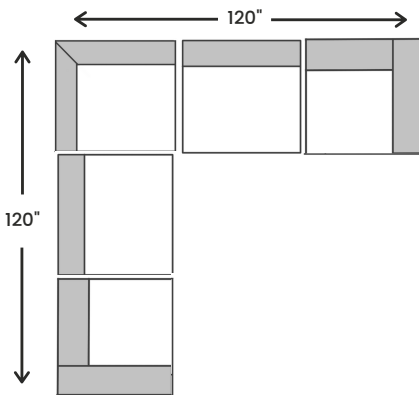

Making your home comfortable and stylish, since 1994!

www.jagsfurniture.ca

Cloud 9 Sectional - Ivory

Armless Chair

38" W x 40" D x 36" H

Ottoman*

40" W x 40" D x 20.5" H

Corner

40" W x 40" D x 36" H

One Arm Chair

41.5" W x 40" D x 36" H

suggested configurations

*Available for purchase separately

Disclaimer: To have a smooth delivery experience, please ensure prior to purchase that all the sectional's pieces will fit through all elevators, hallways, stairways, doorways, etc. Cancellation due to error in measurements will be subjected to a 20% restocking fees.