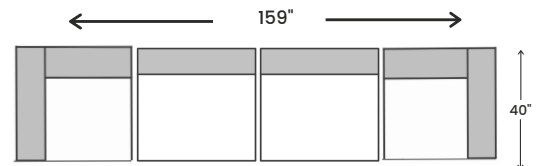

Making your home comfortable and stylish, since 1994!

www.jagsfurniture.ca

Cloud 9 Sectional - Ivory

Armless Chair

38" W x 40" D x 36" H

Ottoman*

40" W x 40" D x 20.5" H

Corner

40" W x 40" D x 36" H

One Arm Chair

41.5" W x 40" D x 36" H

suggested configurations

*Available for purchase separately

Disclaimer: To have a smooth delivery experience, please ensure prior to purchase that all the sectional's pieces will fit through all elevators, hallways, stairways, doorways, etc. Cancellation due to error in measurements will be subjected to a 20% restocking fees.