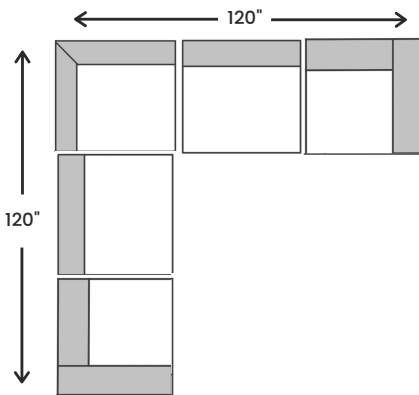

suggested configurations

*Available for purchase separately

Disclaimer: To have a smooth delivery experience, please ensure prior to purchase that all the sectional's pieces will fit through all elevators, hallways, stairways, doorways, etc. Cancellation due to error in measurements will be subjected to a 20% restocking fees.

Note: For apartment buildings, we only deliver through elevator access.