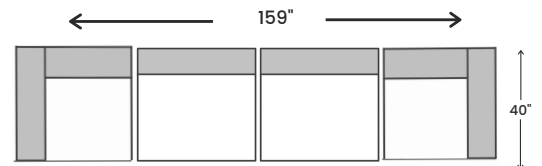

suggested configurations

*Available for purchase separately

Disclaimer: To have a smooth delivery experience, please ensure prior to purchase that all the sectional's pieces will fit through all elevators, hallways, stairways, doorways, etc. Cancellation due to error in measurements will be subjected to a 20% restocking fees.

Note: For apartment buildings, we only deliver through elevator access.