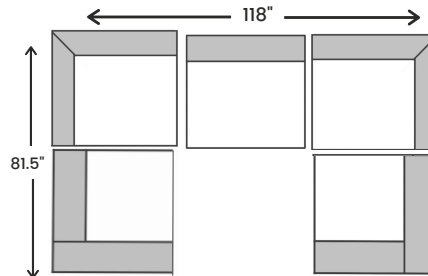

suggested configurations

*Available for purchase separately

Disclaimer: To have a smooth delivery experience, please ensure prior to purchase that all the sectional's pieces will fit through all elevators, hallways, stairways, doorways, etc. Cancellation due to error in measurements will be subjected to a 20% restocking fees.

Note: For apartment buildings, we only deliver through elevator access.