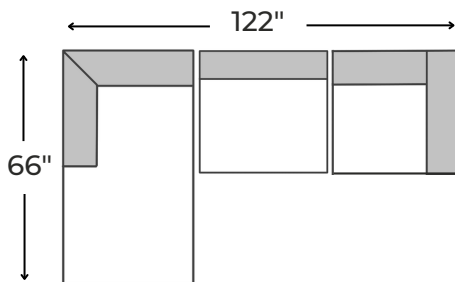

www.jagsfurniture.ca

*Making your home comfortable
and stylish, since 1994!*

Bunny 3 Piece Sectional

specifications/configurations

Armless Chair

34" W x 41" D x 28" H

One Arm Chair

44" W x 41" D x 28" H

One Arm Chaise

44" W x 66" D x 28" H

LHF Chaise Configuration

RHF Chaise Configuration

Disclaimer: To have a smooth delivery experience, please ensure prior to purchase that all the sectional's pieces will fit through all elevators, hallways, stairways, doorways, etc. Cancellation due to error in measurements will be subjected to a 20% restocking fees.