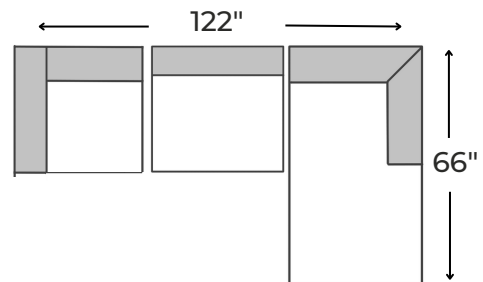

www.jagsfurniture.ca

*Making your home comfortable
and stylish, since 1994!*

Bunny 3 Piece Sectional

specifications/configurations

Armless Chair

34" W x 41" D x 28" H

One Arm Chair

44" W x 41" D x 28" H

One Arm Chaise

44" W x 66" D x 28" H

LHF Chaise Configuration

RHF Chaise Configuration

Disclaimer: To have a smooth delivery experience, please ensure prior to purchase that all the sectional's pieces will fit through all elevators, hallways, stairways, doorways, etc. Cancellation due to error in measurements will be subjected to a 20% restocking fees.