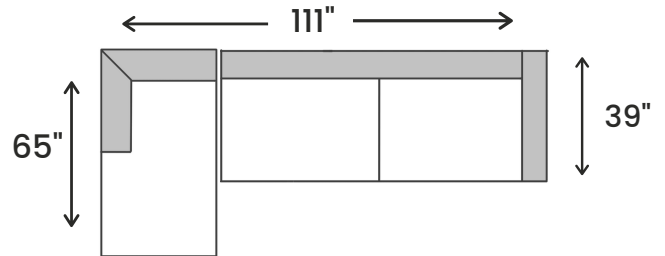

SPECIAL ORDER

Making your home comfortable and stylish, since 1994!

www.jagsfurniture.ca

Brooklyn 2 Piece Power Reclining Sectional - Leather

specifications/configurations

One Arm Storage Chaise  
40" L x 65" D x 35" H

One Arm Power Loveseat  
71" L x 39" D x 35" H

LHF Power Loveseat / RHF Chaise

LHF Chaise / RHF Power Loveseat

**Disclaimer:** To have a smooth delivery experience, please ensure prior to purchase that all the sectional's pieces will fit through all elevators, hallways, stairways, doorways, etc. Cancellation due to error in measurements will be subjected to a 20% restocking fees.