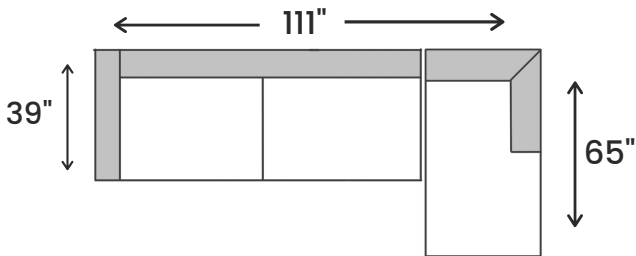

SPECIAL ORDER

Making your home comfortable and stylish, since 1994!

www.jagsfurniture.ca

Brooklyn 2 Piece Power Reclining Sectional - Leather

specifications/configurations

One Arm Storage Chaise  
40" L x 65" D x 35" H

One Arm Power Loveseat  
71" L x 39" D x 35" H

LHF Power Loveseat / RHF Chaise

LHF Chaise / RHF Power Loveseat

**Disclaimer:** To have a smooth delivery experience, please ensure prior to purchase that all the sectional's pieces will fit through all elevators, hallways, stairways, doorways, etc. Cancellation due to error in measurements will be subjected to a 20% restocking fees.