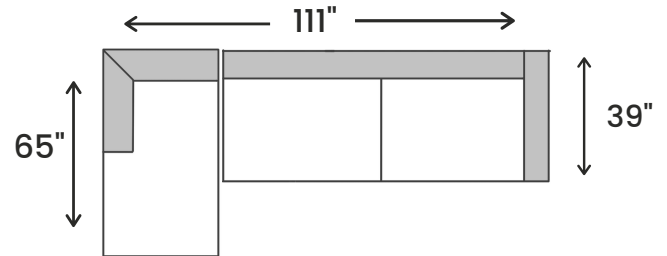

SPECIAL ORDER

Making your home comfortable and stylish, since 1994!

www.jagsfurniture.ca

Brooklyn 2 Piece Power Reclining Sectional - Fabric

specifications/configurations

One Arm Storage Chaise
40" L x 65" D x 35" H

One Arm Power Loveseat
71" L x 39" D x 35" H

LHF Power Loveseat / RHF Chaise

LHF Chaise / RHF Power Loveseat

Disclaimer: To have a smooth delivery experience, please ensure prior to purchase that all the sectional's pieces will fit through all elevators, hallways, stairways, doorways, etc. Cancellation due to error in measurements will be subjected to a 20% restocking fees.