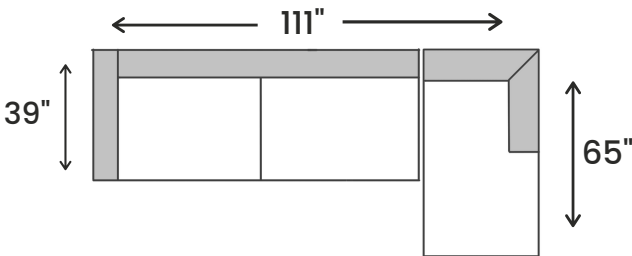

SPECIAL ORDER

Making your home comfortable and stylish, since 1994!

www.jagsfurniture.ca

Brooklyn 2 Piece Power Reclining Sectional - Fabric

specifications/configurations

One Arm Storage Chaise
40" L x 65" D x 35" H

One Arm Power Loveseat
71" L x 39" D x 35" H

LHF Power Loveseat / RHF Chaise

LHF Chaise / RHF Power Loveseat

Disclaimer: To have a smooth delivery experience, please ensure prior to purchase that all the sectional's pieces will fit through all elevators, hallways, stairways, doorways, etc. Cancellation due to error in measurements will be subjected to a 20% restocking fees.