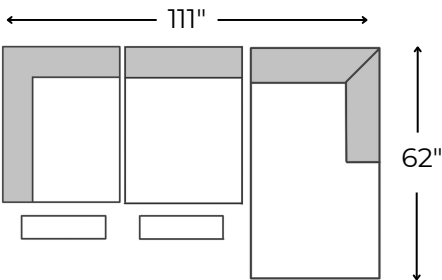

Making your home comfortable
and stylish, since 1994!

www.jagsfurniture.ca

Bronx 3 Piece Sectional

One Arm Power Recliner
43" W x 39" D x 36" H

Armless Power Recliner
36" W x 39" D x 36" H

One Arm Chaise
43" W x 62" D x 36" H

specifications/configurations

RHF Chaise Configuration

LHF Chaise Configuration

Disclaimer: To have a smooth delivery experience, please ensure prior to purchase that all the sectional's pieces will fit through all elevators, hallways, stairways, doorways, etc. Cancellation due to error in measurements will be subjected to a 20% restocking fees.