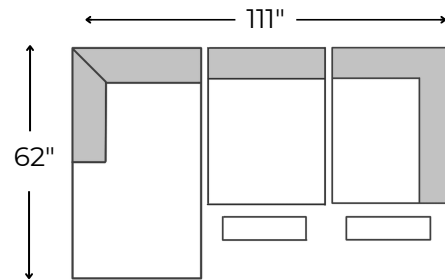

Making your home comfortable
and stylish, since 1994!

www.jagsfurniture.ca

Bronx 3 Piece Sectional

One Arm Power Recliner
43" W x 39" D x 36" H

Armless Power Recliner
36" W x 39" D x 36" H

One Arm Chaise
43" W x 62" D x 36" H

specifications/configurations

RHF Chaise Configuration

LHF Chaise Configuration

Disclaimer: To have a smooth delivery experience, please ensure prior to purchase that all the sectional's pieces will fit through all elevators, hallways, stairways, doorways, etc. Cancellation due to error in measurements will be subjected to a 20% restocking fees.