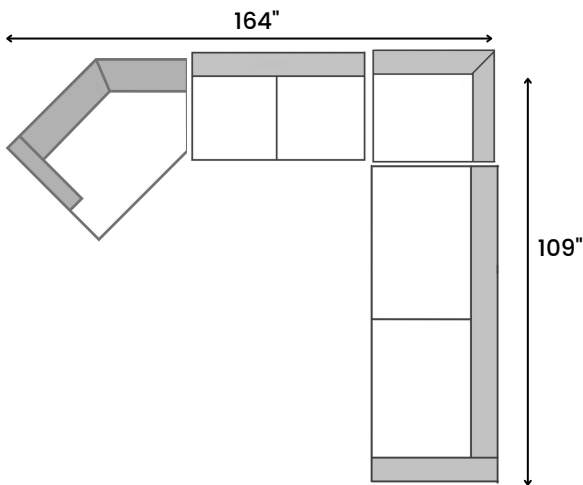

SPECIAL ORDER

Making your home comfortable and stylish, since 1994!

www.jagsfurniture.ca

Boston 4 Piece Sectional

specifications/configurations

One Arm Condo Sofa  
72" L x 37" D x 36" H

Armless Condo Sofa  
64" L x 37" D x 36" H

Corner  
37" W x 37" D x 36" H

Cuddler Chaise  
66" W x 66" D x 36" H

LHF Cuddler Chaise / RHF Condo Sofa

LHF Condo Sofa / RHF Cuddler Chaise

**Disclaimer:** To have a smooth delivery experience, please ensure prior to purchase that all the sectional's pieces will fit through all elevators, hallways, stairways, doorways, etc. Cancellation due to error in measurements will be subjected to a 20% restocking fees.