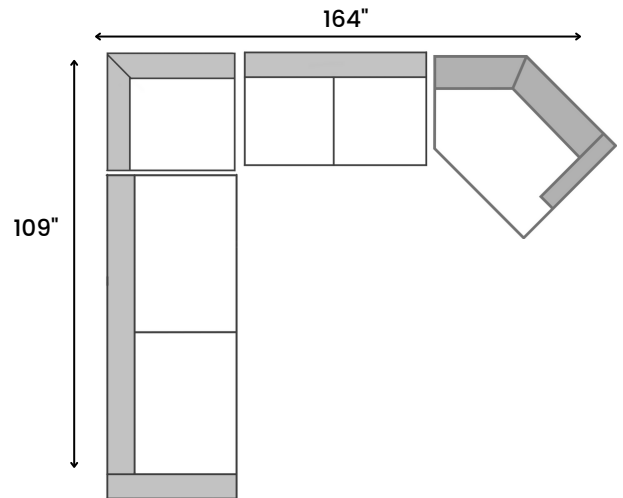

SPECIAL ORDER

Making your home comfortable and stylish, since 1994!

www.jagsfurniture.ca

Boston 4 Piece Sectional

specifications/configurations

One Arm Condo Sofa  
72" L x 37" D x 36" H

Armless Condo Sofa  
64" L x 37" D x 36" H

Corner  
37" W x 37" D x 36" H

Cuddler Chaise  
66" W x 66" D x 36" H

LHF Cuddler Chaise / RHF Condo Sofa

LHF Condo Sofa / RHF Cuddler Chaise

**Disclaimer:** To have a smooth delivery experience, please ensure prior to purchase that all the sectional's pieces will fit through all elevators, hallways, stairways, doorways, etc. Cancellation due to error in measurements will be subjected to a 20% restocking fees.