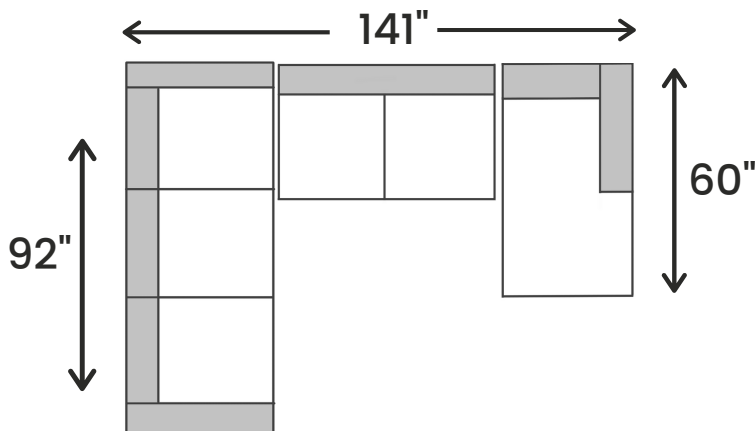

"When it comes to service, selection and price, nobody beats Jag's!"

Ballina 3 Piece Sectional - Smoke

Ottoman

39" W x 39" D x 19" H

One Arm Straight Chaise

39"W x 60"D x 39"H

Armless Loveseat

64"W x 38"D x 39"H

One Arm Corner Sofa

92"W x 38"D x 39"H

LHF Sofa / RHF Chaise

LHF Chaise / RHF Sofa

Disclaimer: To have a smooth delivery experience, please ensure prior to purchase that all the sectional's pieces will fit through all elevators, hallways, stairways, doorways, etc.