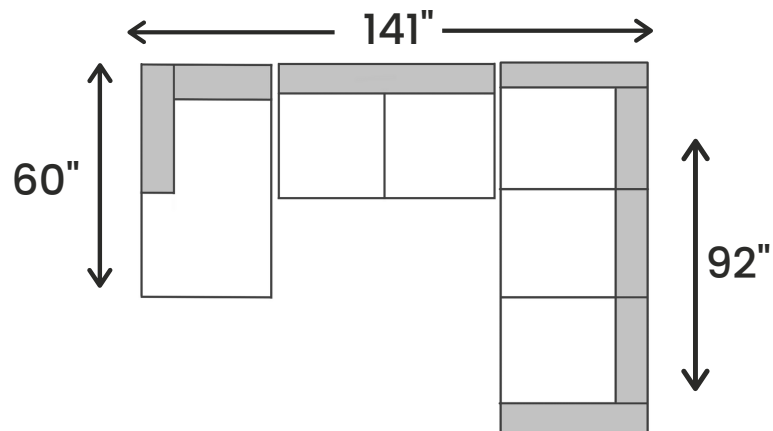

"When it comes to service, selection and price, nobody beats Jag's!"

Ballina 3 Piece Sectional - Smoke

Ottoman

39" W x 39" D x 19" H

One Arm Straight Chaise

39"W x 60"D x 39"H

Armless Loveseat

64"W x 38"D x 39"H

One Arm Corner Sofa

92"W x 38"D x 39"H

LHF Sofa / RHF Chaise

LHF Chaise / RHF Sofa

Disclaimer: To have a smooth delivery experience, please ensure prior to purchase that all the sectional's pieces will fit through all elevators, hallways, stairways, doorways, etc.