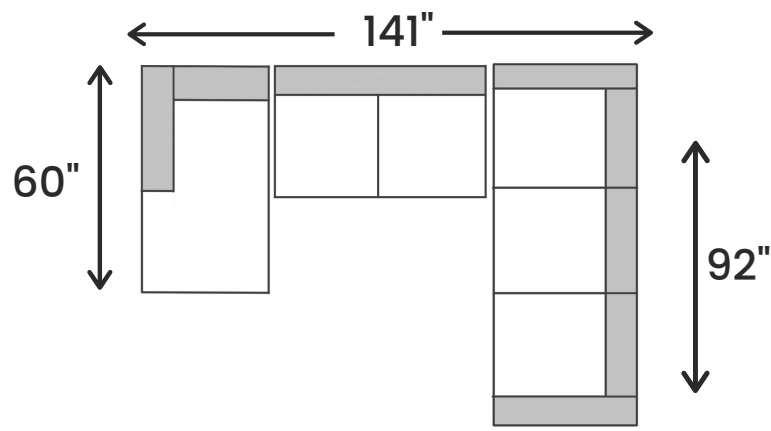

"When it comes to service, selection and price, nobody beats Jag's!"

Ballina 3 Piece Sectional - Platinum

Ottoman

39" W x 39" D x 19" H

One Arm Straight Chaise

39"W x 60"D x 39"H

Armless Loveseat

64"W x 38"D x 39"H

One Arm Corner Sofa

92"W x 38"D x 39"H

LHF Sofa / RHF Chaise

LHF Chaise / RHF Sofa

Disclaimer: To have a smooth delivery experience, please ensure prior to purchase that all the sectional's pieces will fit through all elevators, hallways, stairways, doorways, etc. Cancellation due to error in measurements will be subjected to a 20% restocking fees.