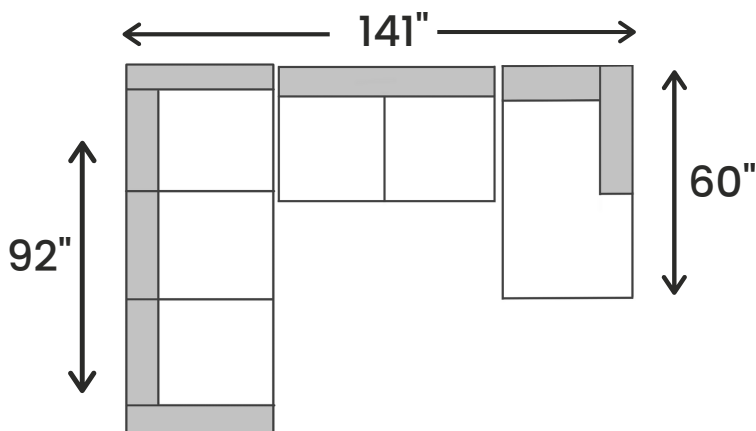

"When it comes to service, selection and price, nobody beats Jag's!"

Ballina 3 Piece Sectional - Platinum

Ottoman

39" W x 39" D x 19" H

One Arm Straight Chaise

39"W x 60"D x 39"H

Armless Loveseat

64"W x 38"D x 39"H

One Arm Corner Sofa

92"W x 38"D x 39"H

LHF Sofa / RHF Chaise

LHF Chaise / RHF Sofa

Disclaimer: To have a smooth delivery experience, please ensure prior to purchase that all the sectional's pieces will fit through all elevators, hallways, stairways, doorways, etc. Cancellation due to error in measurements will be subjected to a 20% restocking fees.