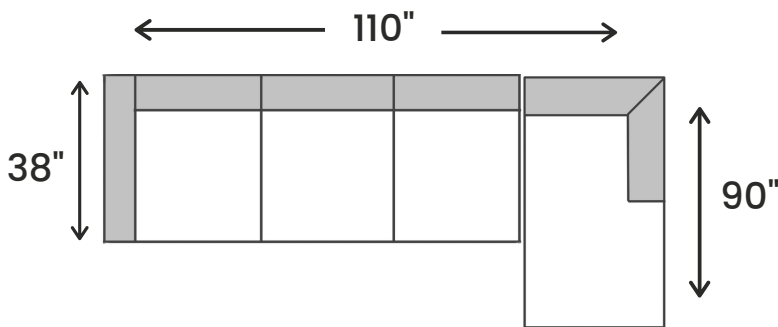

"When it comes to service, selection and price, nobody beats Jag's!"

Altari 2 Piece Sectional - Slate

Ottoman

36" W x 36" D x 20" H

Corner Chaise

34"W x 90"D x 37"H

One Arm Sofa

76"W x 38"D x 37"H

LHF Sofa / RHF Chaise

LHF Chaise / RHF Sofa

Disclaimer: To have a smooth delivery experience, please ensure prior to purchase that all the sectional's pieces will fit through all elevators, hallways, stairways, doorways, etc. Cancellation due to error in measurements will be subjected to a 20% restocking fees.