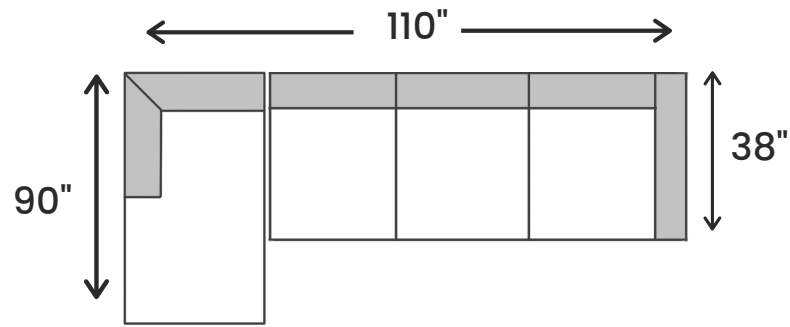

"When it comes to service, selection and price, nobody beats Jag's!"

Altari 2 Piece Sectional - Slate

Ottoman

36" W x 36" D x 20" H

Corner Chaise

34"W x 90"D x 37"H

One Arm Sofa

76"W x 38"D x 37"H

LHF Sofa / RHF Chaise

LHF Chaise / RHF Sofa

Disclaimer: To have a smooth delivery experience, please ensure prior to purchase that all the sectional's pieces will fit through all elevators, hallways, stairways, doorways, etc. Cancellation due to error in measurements will be subjected to a 20% restocking fees.