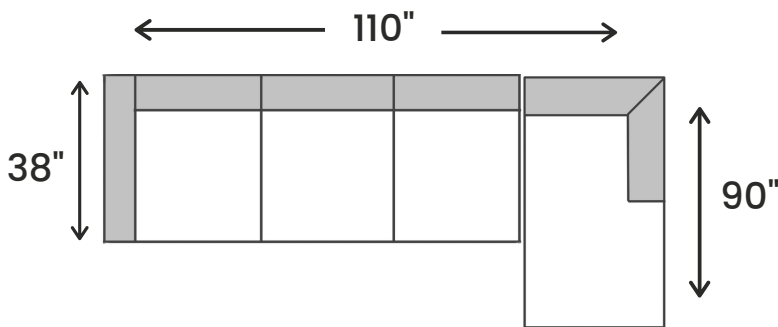

"When it comes to service, selection and price, nobody beats Jag's!"

Altari 2 Piece Sectional - Alloy

Ottoman

36" W x 36" D x 20" H

Corner Chaise

34"W x 90"D x 37"H

One Arm Sofa

76"W x 38"D x 37"H

LHF Sofa / RHF Chaise

LHF Chaise / RHF Sofa

Disclaimer: To have a smooth delivery experience, please ensure prior to purchase that all the sectional's pieces will fit through all elevators, hallways, stairways, doorways, etc. Cancellation due to error in measurements will be subjected to a 20% restocking fees.