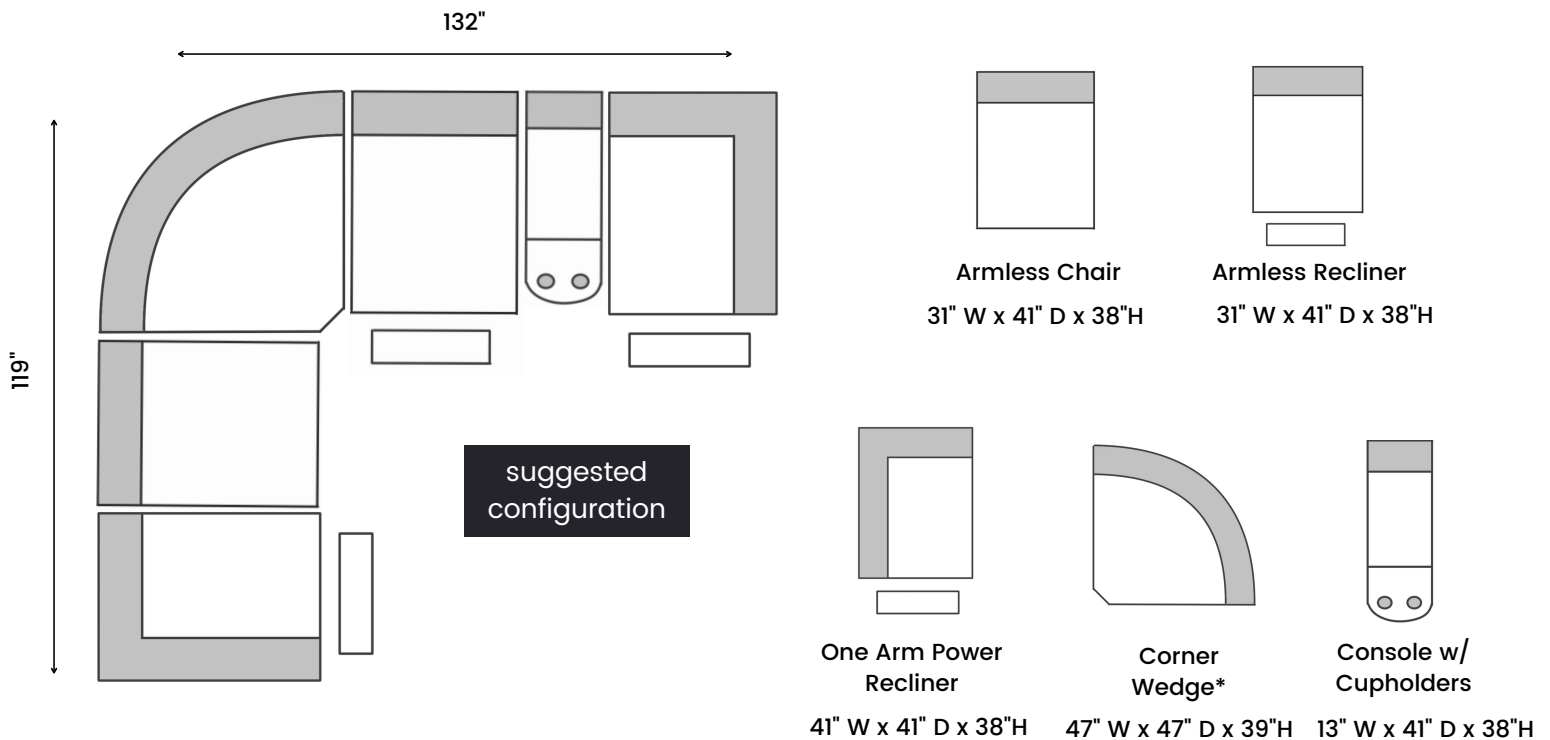

Making your home comfortable and stylish, since 1994!

www.jagsfurniture.ca

Ace 6 Piece Sectional – Moonshine

ACE SECTIONAL IS ALSO AVAILABLE AS A SOFA GROUP

*Purchase required with all configurations

Disclaimer: To have a smooth delivery experience, please ensure prior to purchase that all the sectional's pieces will fit through all elevators, hallways, stairways, doorways, etc. Cancellation due to error in measurements will be subjected to a 20% restocking fees.