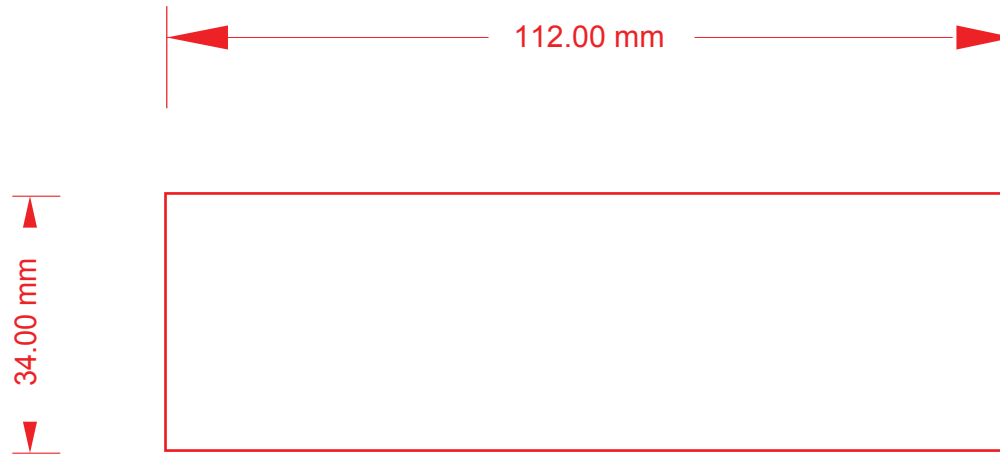

1300 382 452  
www.stamplab.com.au  
Sales@StampLab.com.au

Ink Colour Options

- Black
- Red
- Blue
- Violet
- Green
- Orange
- Magenta
- Pink
- Burgundy
- Yellow
- Brown
- Sky Blue

Max Impression Size  
112 x 34mm