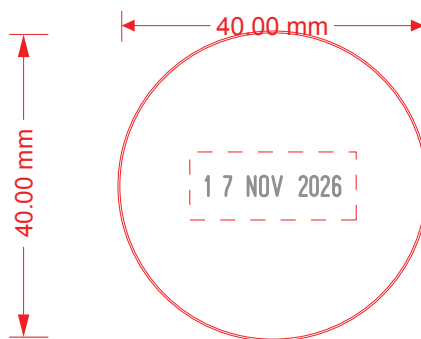

INK COLOUR OPTIONS

Blue/Red

BLACK

RED

BLUE

GREEN

VIOLET
PURPLE

	R40D	Colop	A4
V1.0		Scale 1:1	Sheet: 1 of 1