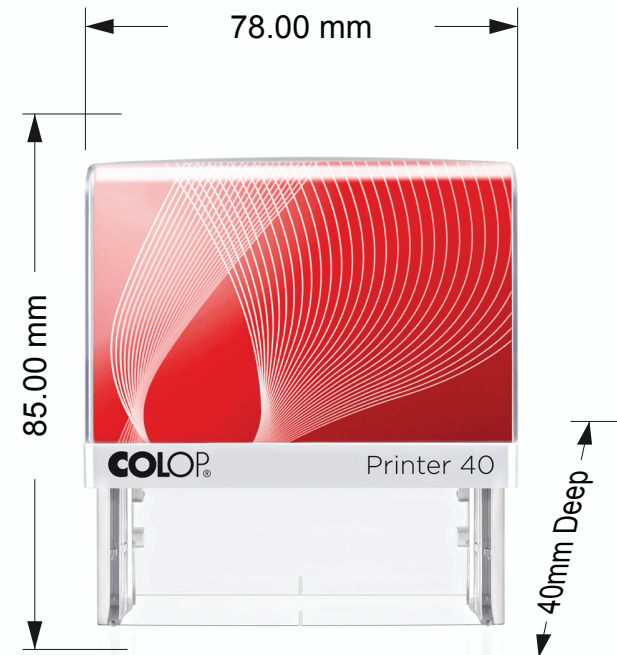

## Product Specification

Print Area: 59 x 23mm, 2 3/8 x 15/16 inch  
 Inking Type: Self-Inking  
 Model Name: Printer P40  
 Barcode: 9004362487272  
 Product Type: Ink Stamp Pad  
 Product Family: Printer  
 Form Factor: Rubber Stamp, Custom Text Plate and Ink Pad  
 Dimensions: 85mm (H) 78mm(W) 40mm(D)  
 Pack Quantity: Total 1 Piece  
 EC Commodity Code:  
 Box Dimensions:  
 Cube Volume:  
 Cubic weight: 0.100 kg  
 Brand: Colop  
 rrp: \$63 AUD  
 Pack Size: 1  
 Parcel Dimensions: 80 x 87 x 43mm  
 MPN Reference:  
 EAN Number:  
 UPC Number: 9004362487272

**Spares**  
 Ink Pad: E/40  
 Text Plate: P40\_Textplate