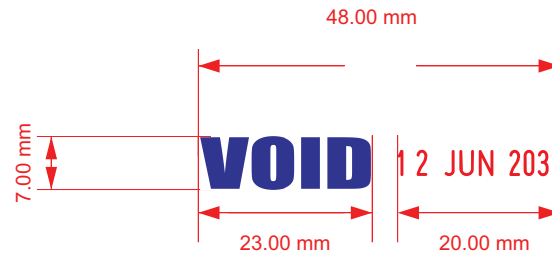

INK COLOUR OPTIONS

Image for illustration purposes only colours may vary from what is displayed on screen

4081	VOID	4000 SERIES	A4
V1.0		Scale 1:1	Sheet: 1 of 1