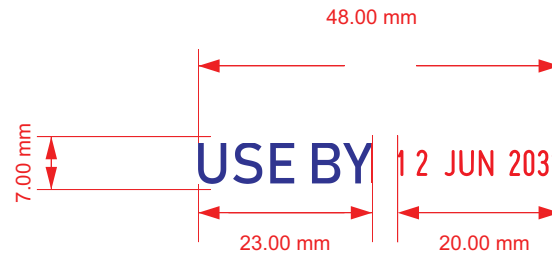

www.stamplab.com.au
sales@stamplab.com.au

Included characters
approximate only dates range may vary

00 JAN 2026
11 FEB 2027
22 MAR 2028
33 APR 2029
- 4 MAY 2030
/ 5 JUN 2031
06 JUL 2032
17 AUG 2033
28 SEP 2034
39 OCT 2023
-- NOV 2024
/ DEC 2025