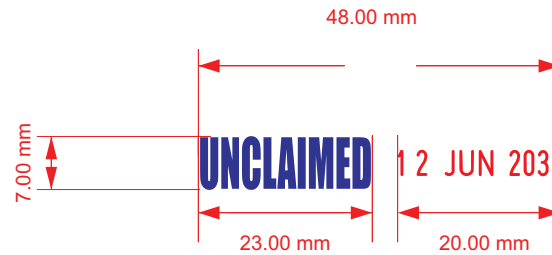

www.stamplab.com.au
sales@stamplab.com.au

Included characters
approximate only dates range may vary

00 JAN 2026
11 FEB 2027
22 MAR 2028
33 APR 2029
- 4 MAY 2030
/ 5 JUN 2031
06 JUL 2032
17 AUG 2033
28 SEP 2034
39 OCT 2023
-- NOV 2024
/ DEC 2025