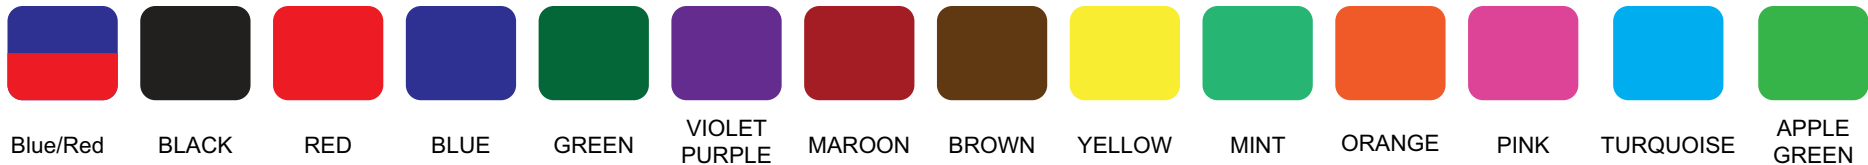

## INK COLOUR OPTIONS

Image for illustration purposes only colours may vary from what is displayed on screen

4077	TESTED	4000 SERIES	A4
V1.0		Scale 1:1	Sheet: 1 of 1