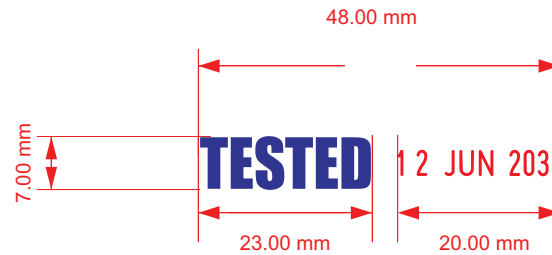

## INK COLOUR OPTIONS

Image for illustration purposes only colours may vary from what is displayed on screen

4077	TESTED	4000 SERIES	A4
V1.0		Scale 1:1	Sheet: 1 of 1