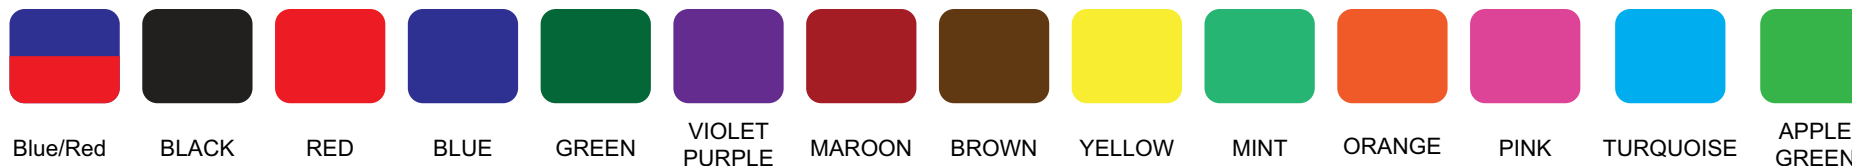

## INK COLOUR OPTIONS

Image for illustration purposes only colours may vary from what is displayed on screen

4076	SUPERSEDED	4000 SERIES	A4
V1.0		Scale 1:1	Sheet: 1 of 1