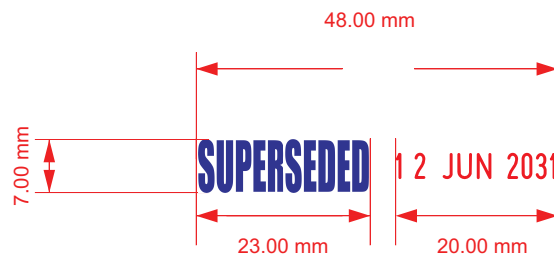

## INK COLOUR OPTIONS

Image for illustration purposes only colours may vary from what is displayed on screen

4076	SUPERSEDED	4000 SERIES	A4
V1.0		Scale 1:1	Sheet: 1 of 1