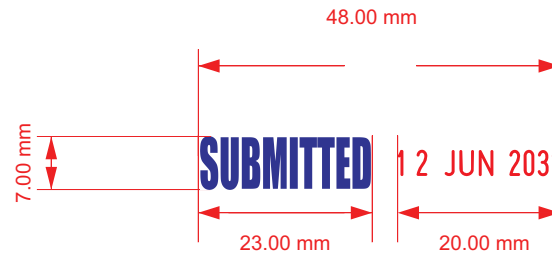

www.stamplab.com.au
sales@stamplab.com.au

Included characters
approximate only dates range may vary

00 JAN 2026
11 FEB 2027
22 MAR 2028
33 APR 2029
- 4 MAY 2030
/ 5 JUN 2031
06 JUL 2032
17 AUG 2033
28 SEP 2034
39 OCT 2023
-- NOV 2024
/ DEC 2025