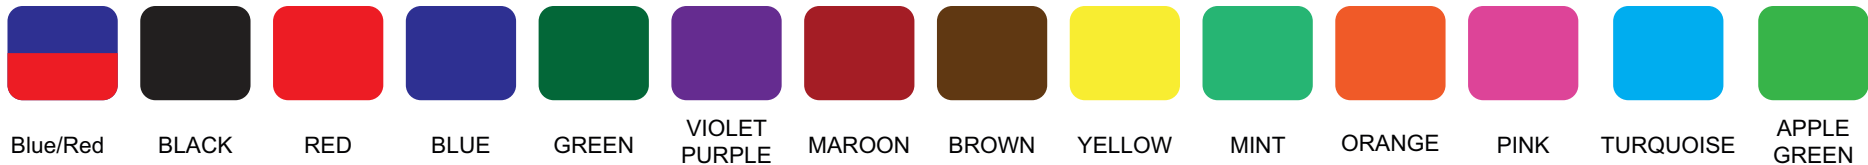

INK COLOUR OPTIONS

Image for illustration purposes only colours may vary from what is displayed on screen

4074	RECONCILED	4000 SERIES	A4
V1.0		Scale 1:1	Sheet: 1 of 1