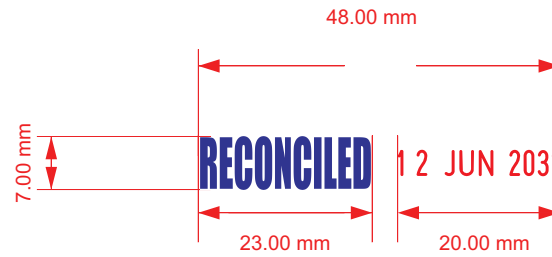

INK COLOUR OPTIONS

Image for illustration purposes only colours may vary from what is displayed on screen

4074	RECONCILED	4000 SERIES	A4
V1.0		Scale 1:1	Sheet: 1 of 1