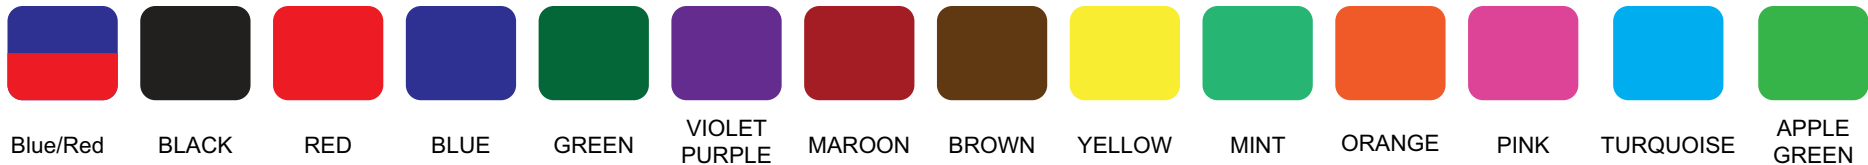

INK COLOUR OPTIONS

Image for illustration purposes only colours may vary from what is displayed on screen

4073	STOP CREDIT	4000 SERIES	A4
V1.0		Scale 1:1	Sheet: 1 of 1