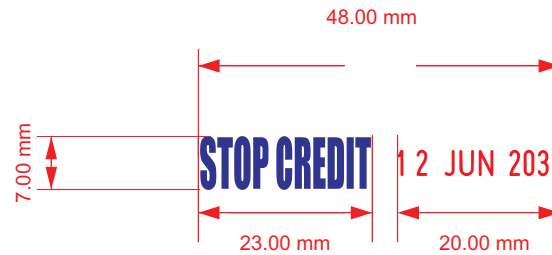

INK COLOUR OPTIONS

Image for illustration purposes only colours may vary from what is displayed on screen

4073	STOP CREDIT	4000 SERIES	A4
V1.0		Scale 1:1	Sheet: 1 of 1