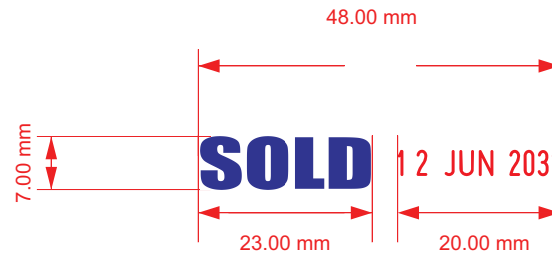

## INK COLOUR OPTIONS

Image for illustration purposes only colours may vary from what is displayed on screen

4072	SOLD	4000 SERIES	A4
V1.0		Scale 1:1	Sheet: 1 of 1