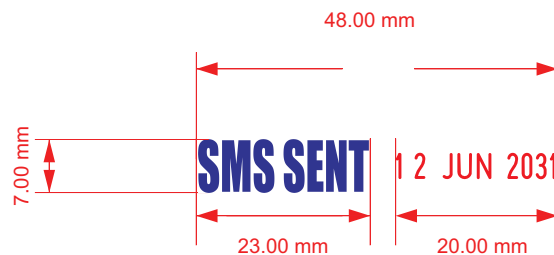

INK COLOUR OPTIONS

Image for illustration purposes only colours may vary from what is displayed on screen

4071	SMS SENT	4000 SERIES	A4
V1.0		Scale 1:1	Sheet: 1 of 1