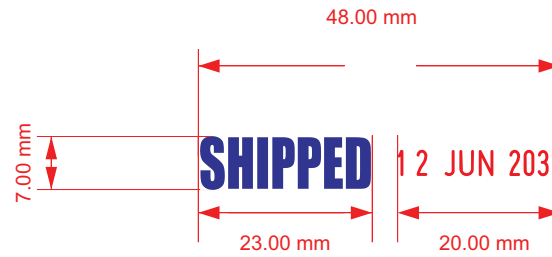

INK COLOUR OPTIONS

Image for illustration purposes only colours may vary from what is displayed on screen

4069	SHIPPED	4000 SERIES	A4
V1.0		Scale 1:1	Sheet: 1 of 1