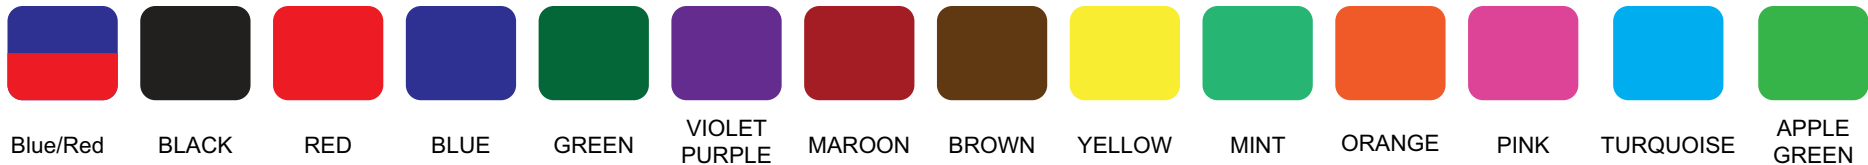

INK COLOUR OPTIONS

Image for illustration purposes only colours may vary from what is displayed on screen

4069	SHIPPED	4000 SERIES	A4
V1.0		Scale 1:1	Sheet: 1 of 1