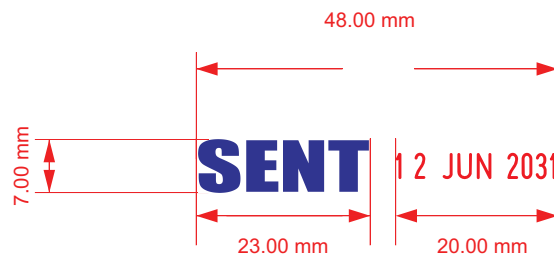

www.stamplab.com.au
sales@stamplab.com.au

Included characters
approximate only dates range may vary

0 0 JAN 2026
1 1 FEB 2027
2 2 MAR 2028
3 3 APR 2029
- 4 MAY 2030
/ 5 JUN 2031
0 6 JUL 2032
1 7 AUG 2033
2 8 SEP 2034
3 9 OCT 2023
- - NOV 2024
/ DEC 2025