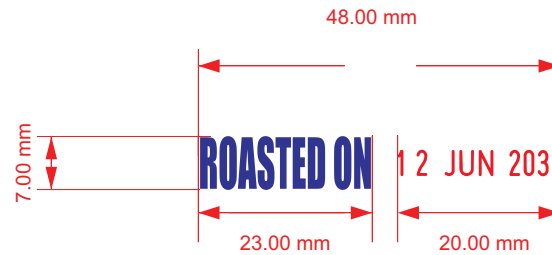

www.stamplab.com.au
sales@stamplab.com.au

Included characters
approximate only dates range may vary

00 JAN 2026
11 FEB 2027
22 MAR 2028
33 APR 2029
- 4 MAY 2030
/ 5 JUN 2031
06 JUL 2032
17 AUG 2033
28 SEP 2034
39 OCT 2023
-- NOV 2024
/ DEC 2025