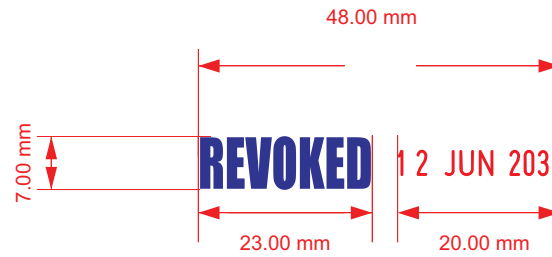

www.stamplab.com.au
sales@stamplab.com.au

Included characters
approximate only dates range may vary

0 0 JAN 2026
1 1 FEB 2027
2 2 MAR 2028
3 3 APR 2029
- 4 MAY 2030
/ 5 JUN 2031
0 6 JUL 2032
1 7 AUG 2033
2 8 SEP 2034
3 9 OCT 2023
- - NOV 2024
/ DEC 2025