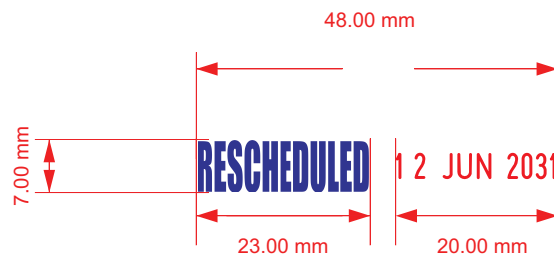

## INK COLOUR OPTIONS

Image for illustration purposes only colours may vary from what is displayed on screen

4063	RESCHEDULED	4000 SERIES	A4
V1.0		Scale 1:1	Sheet: 1 of 1