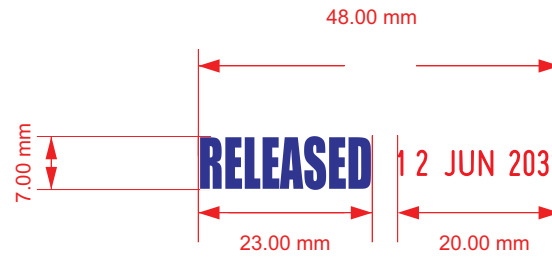

INK COLOUR OPTIONS

Image for illustration purposes only colours may vary from what is displayed on screen

4062	RELEASED	4000 SERIES	A4
V1.0		Scale 1:1	Sheet: 1 of 1