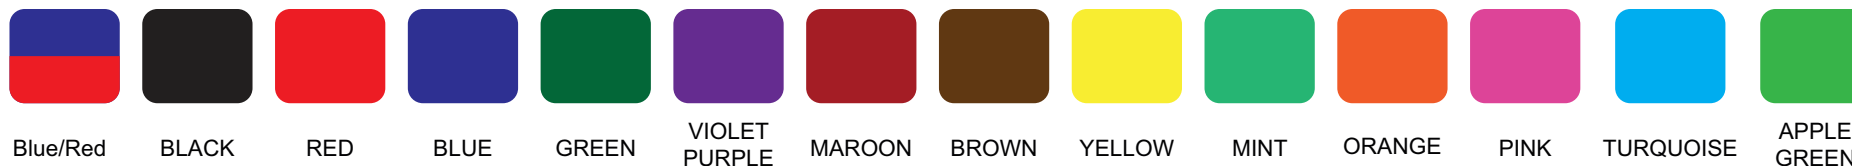

INK COLOUR OPTIONS

Image for illustration purposes only colours may vary from what is displayed on screen

4061	REJECTED	4000 SERIES	A4
V1.0		Scale 1:1	Sheet: 1 of 1