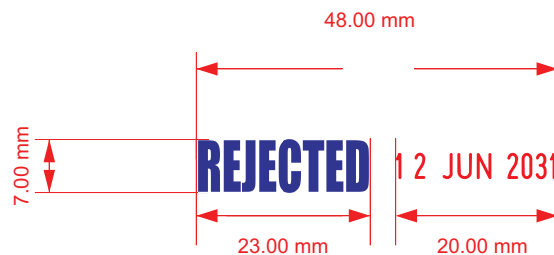

INK COLOUR OPTIONS

Image for illustration purposes only colours may vary from what is displayed on screen

4061	REJECTED	4000 SERIES	A4
V1.0		Scale 1:1	Sheet: 1 of 1