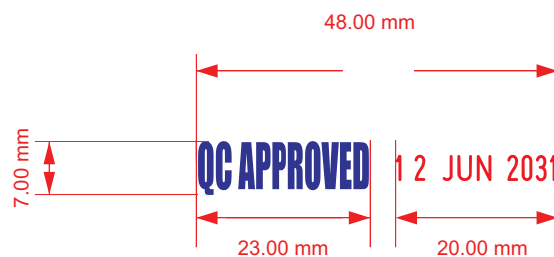

www.stamplab.com.au
sales@stamplab.com.au

Included characters
approximate only dates range may vary

00 JAN 2026
11 FEB 2027
22 MAR 2028
33 APR 2029
- 4 MAY 2030
/ 5 JUN 2031
06 JUL 2032
17 AUG 2033
28 SEP 2034
39 OCT 2023
-- NOV 2024
/ DEC 2025