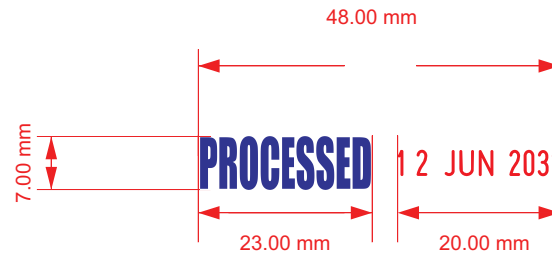

www.stamplab.com.au
sales@stamplab.com.au

Included characters
approximate only dates range may vary

00 JAN 2026
11 FEB 2027
22 MAR 2028
33 APR 2029
- 4 MAY 2030
/ 5 JUN 2031
06 JUL 2032
17 AUG 2033
28 SEP 2034
39 OCT 2023
-- NOV 2024
/ DEC 2025