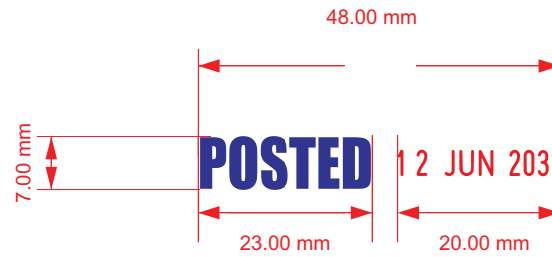

INK COLOUR OPTIONS

Image for illustration purposes only colours may vary from what is displayed on screen

4054	POSTED	4000 SERIES	A4
V1.0		Scale 1:1	Sheet: 1 of 1