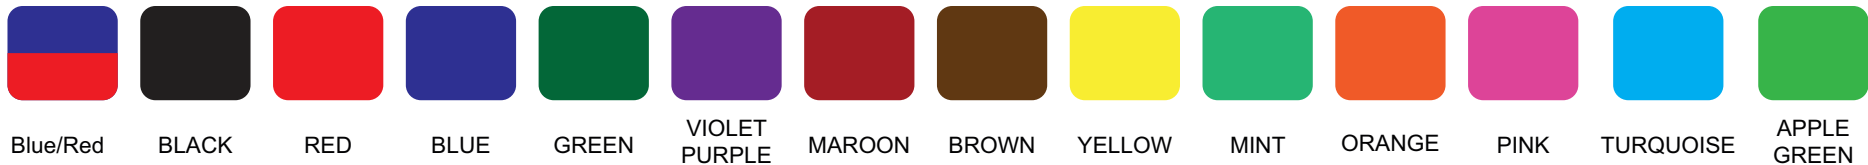

INK COLOUR OPTIONS

Image for illustration purposes only colours may vary from what is displayed on screen

4054	POSTED	4000 SERIES	A4
V1.0		Scale 1:1	Sheet: 1 of 1